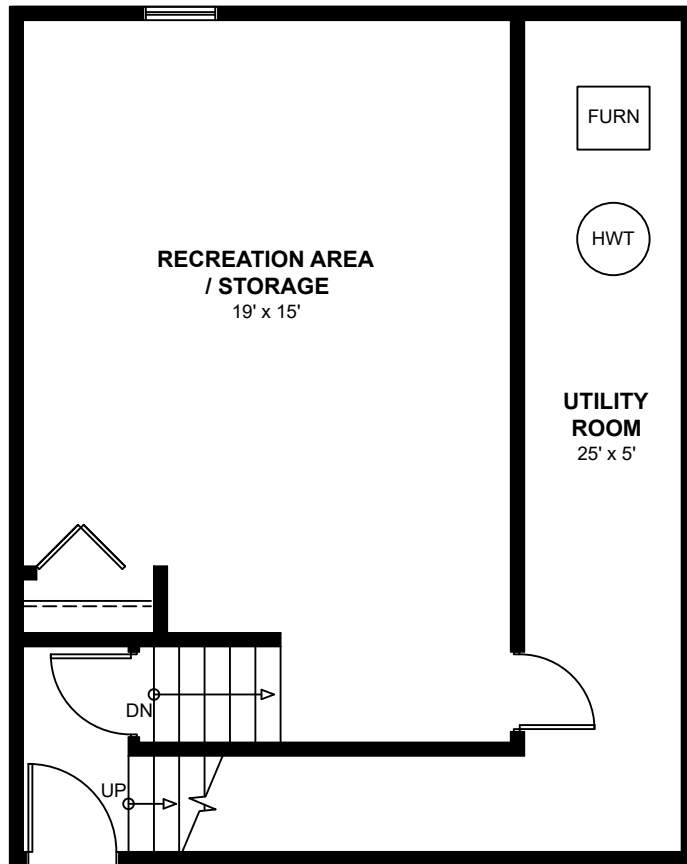

Manor Village

5,7,9 & 11 Majestic Drive & 1664-1668 Woodroffe Avenue
Ottawa, Ontario

Three Bedroom Townhomes

Approximately 1,181 sq. ft.

BASEMENT FLOOR PLAN

GROUND FLOOR PLAN

SECOND FLOOR PLAN