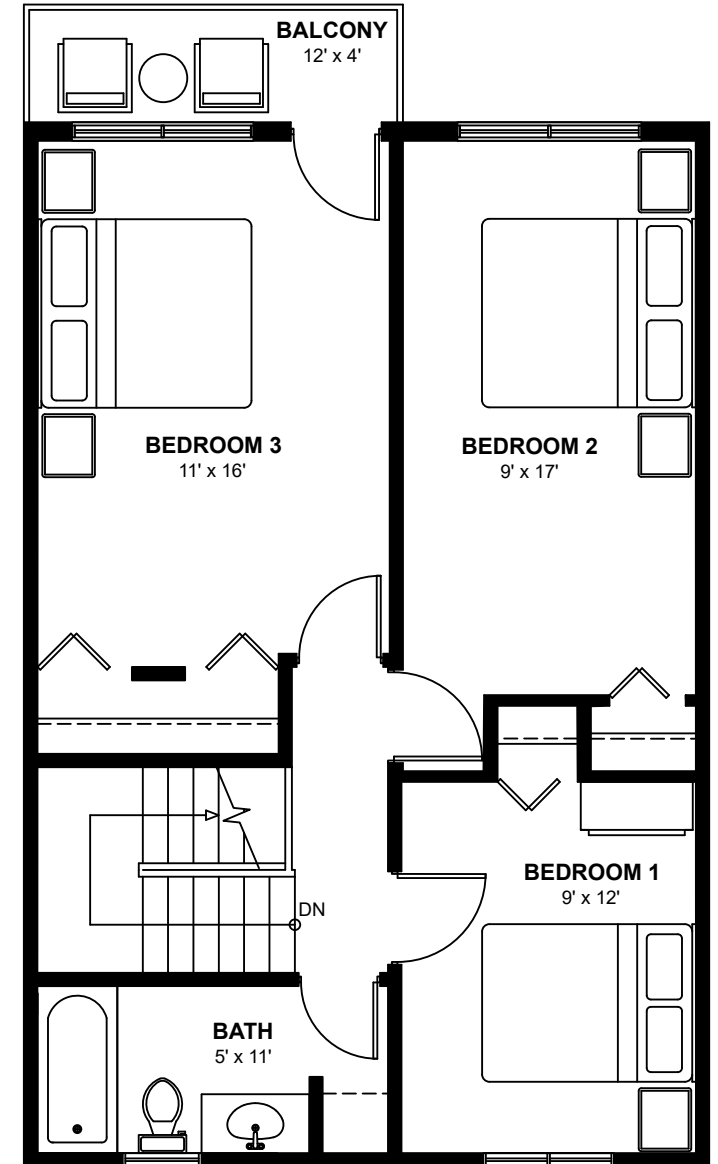

Manor Village

5,7,9 & 11 Majestic Drive & 1664-1668 Woodroffe Avenue
Ottawa, Ontario

Three Bedroom Townhomes

Approximately 1,181 sq. ft.

BASEMENT FLOOR PLAN

GROUND FLOOR PLAN

SECOND FLOOR PLAN