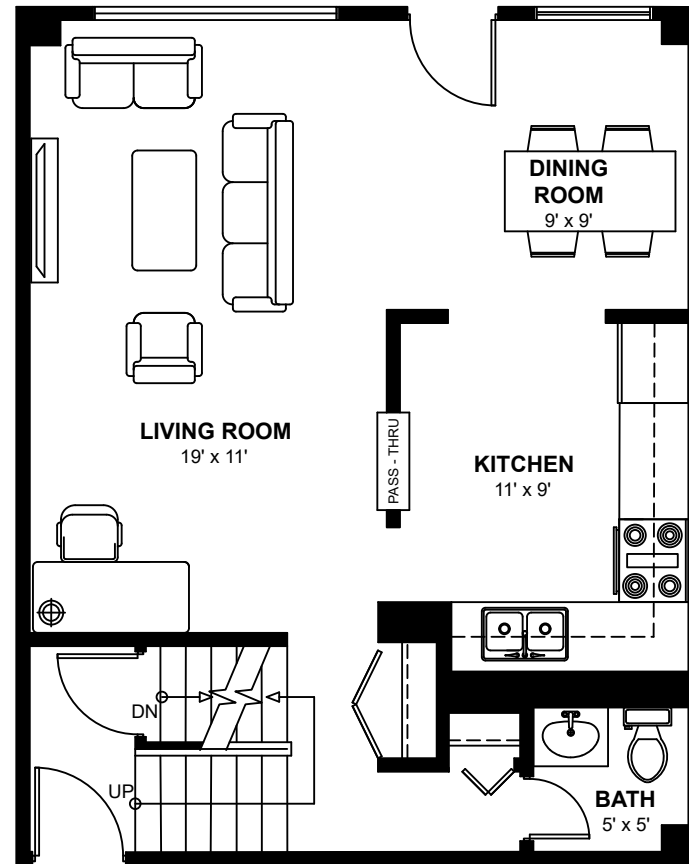

Manor Village

5,7,9 & 11 Majestic Drive & 1664-1668 Woodroffe Avenue
Ottawa, Ontario

Three Bedroom Townhomes

Approximately 1,181 sq. ft.

BASEMENT FLOOR PLAN

GROUND FLOOR PLAN

SECOND FLOOR PLAN